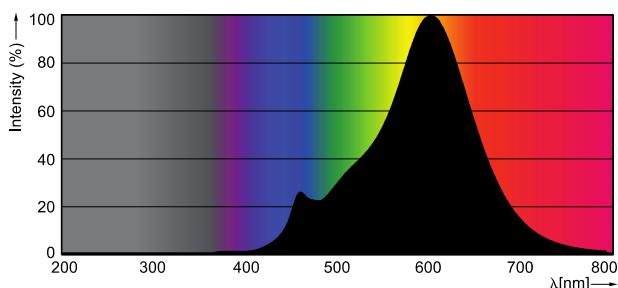

Product datasheet

Technical data

Electrical data

Rated Wattage	6W
Nominal Wattage	6W
Nominal Voltage	AC 210V ~ AC 230V or AC 100V ~ AC 120V
Operating Frequency	50Hz ~ 60Hz
Power Factor λ	>0.7
Claimed equiv. conventional lamp power	40W

Photometrical data

Nominal luminous flux (hot lumen)	≥ 650 lm
Rated luminous flux (hot lumen)	≥ 650 lm
Luminous efficacy lamp	≥ 110 lm/W
Color temperature	2800K / 4500K
Color rendering index Ra	>80
Light color (designation)	Warm White / Naturally White
Standard deviation of color matching	≤ 6 sdcM

Light technical data

Warm-up time (60%)	< 0.5 s
Starting time	< 0.5 s

Dimensions & Weight

Overall length	105.5 mm
Diameter	60.0 mm
Outer bulb	A60
Length	105.5 mm
Net weight per piece	<40g