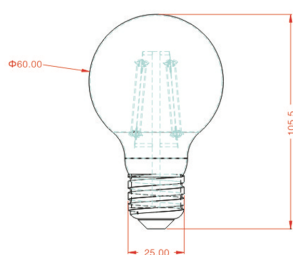

## Dimensions & Weight

Overall length	105.5 mm
Diameter	60.0 mm
Outer bulb	A60
Length	105.5 mm
Net weight per piece	<40g