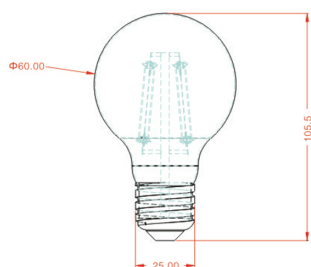

Light technical data

Warm-up time (60%)	< 0.5 s
Starting time	< 0.5 s

Dimensions & Weight

Overall length	105.5 mm
Diameter	60.0 mm
Outer bulb	A60
Length	105.5 mm
Net weight per piece	<40g

Product datasheet