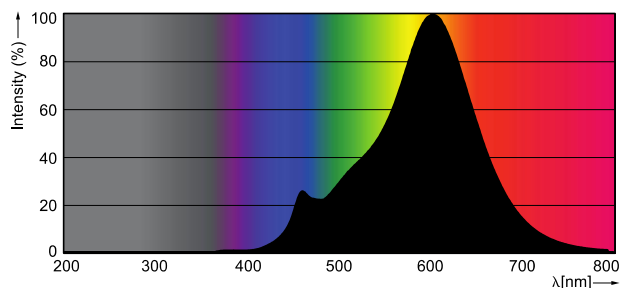

Product features

- Professional LED lamps for line voltage
- Beam angle : up to 300°
- Not Dimmable and Dimmable
- Base : E27
- Mercury-free lamps
- Lifetime : up to 30,000 h

Product datasheet

Technical data

Photometrical data

Nominal luminous flux (hot lumen)	≥ 850 lm
Rated luminous flux (hot lumen)	≥ 850 lm
Luminous efficacy lamp	≥ 110 lm/W
Color temperature	2800K / 4500K
Color rendering index Ra	>80
Light color (designation)	Warm White / Naturally White
Standard deviation of color matching	≤ 6 sdc _m

Light technical data

Warm-up time (60%)	< 0.5 s
Starting time	< 0.5 s

Dimensions & Weight

Overall length	105.5 mm
Diameter	60.0 mm
Outer bulb	A60
Length	105.5 mm
Net weight per piece	<40g

Product datasheet